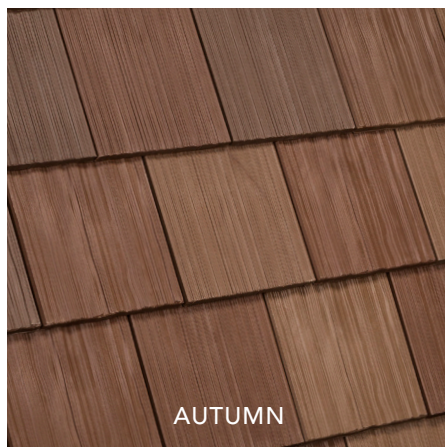

SINGLE-WIDTH SHAKE

The tidy and uniform appearance is a popular choice for a wide range of architectural styles. Single-width shake delivers the varied textures and natural visual shifts in color and shading that occur with real, hand-split cedar.

New FOR 2018

AGED CEDAR

BLACK OAK

MOSSY CEDAR

CHESAPEAKE

MOUNTAIN

TAHOE

AUTUMN

WEATHERED GRAY

ALSO AVAILABLE
IN COOL ROOF COLOR

NATURE CRAFTED

SINGLE-WIDTH SHAKE