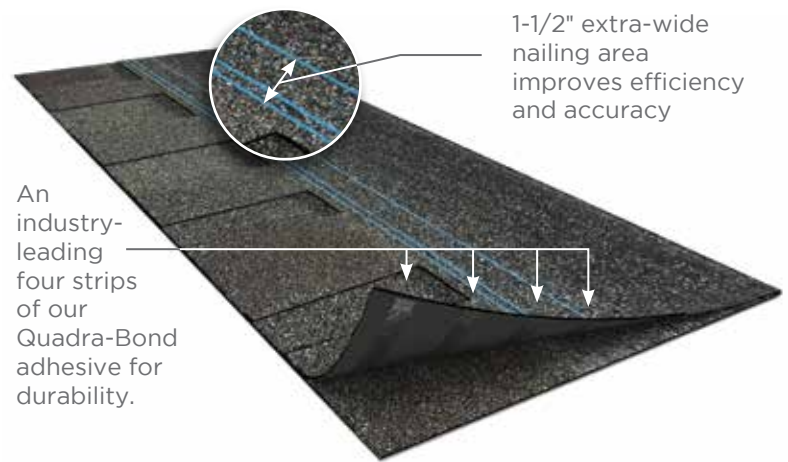

NAILTrak[®] Shingle Technology

The bond that holds it together.

For more than a decade, NailTrak has improved shingle installation by providing a nailing area three times wider than that of a typical laminate shingle. This increases efficiency and accuracy in installation, providing homeowners greater peace of mind. Landmark[®] shingles also feature our specially-formulated Quadra-Bond[®] adhesive, providing industry-leading resistance to delamination. Together, our NailTrak and Quadra-Bond technologies deliver the strength and durability that allow your roof to stand the test of time.