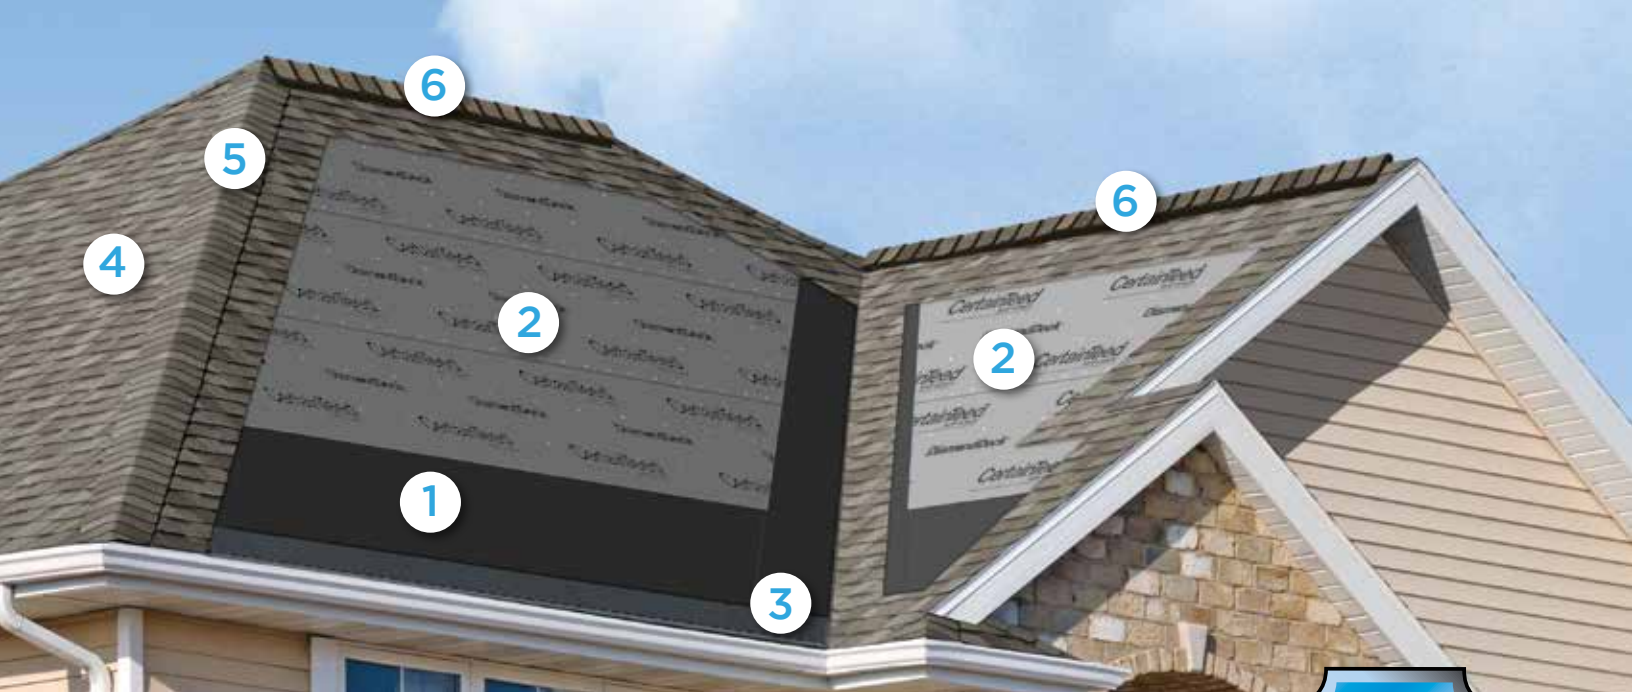

Want to visualize different roofing styles on your own home? You can upload photos to ColorView and have them digitally masked by one of our design professionals, or use DIY mode to upload and mask your own photos.

Plus, you can print or share your ColorView photos with family and friends to get their feedback. Visit colorview.certainteed.com and get started.

Add a Little Accent to Your Roof

CertainTeed offers Mountain Ridge®, an accessory product used for capping hips and ridges. It is the perfect finishing touch for your roof, offering blended color and high-profile design. CertainTeed also offers Shadow Ridge®, a low-profile design for capping hip and ridges.

Color Companion Products for Flat Roof Areas

With CertainTeed Flintlastic® SA, you can coordinate flat roof areas like carports, canopies and porches with your main roof. Flintlastic SA is a self-adhering low slope roofing product available in ten colors that complement some of the most popular CertainTeed shingles.